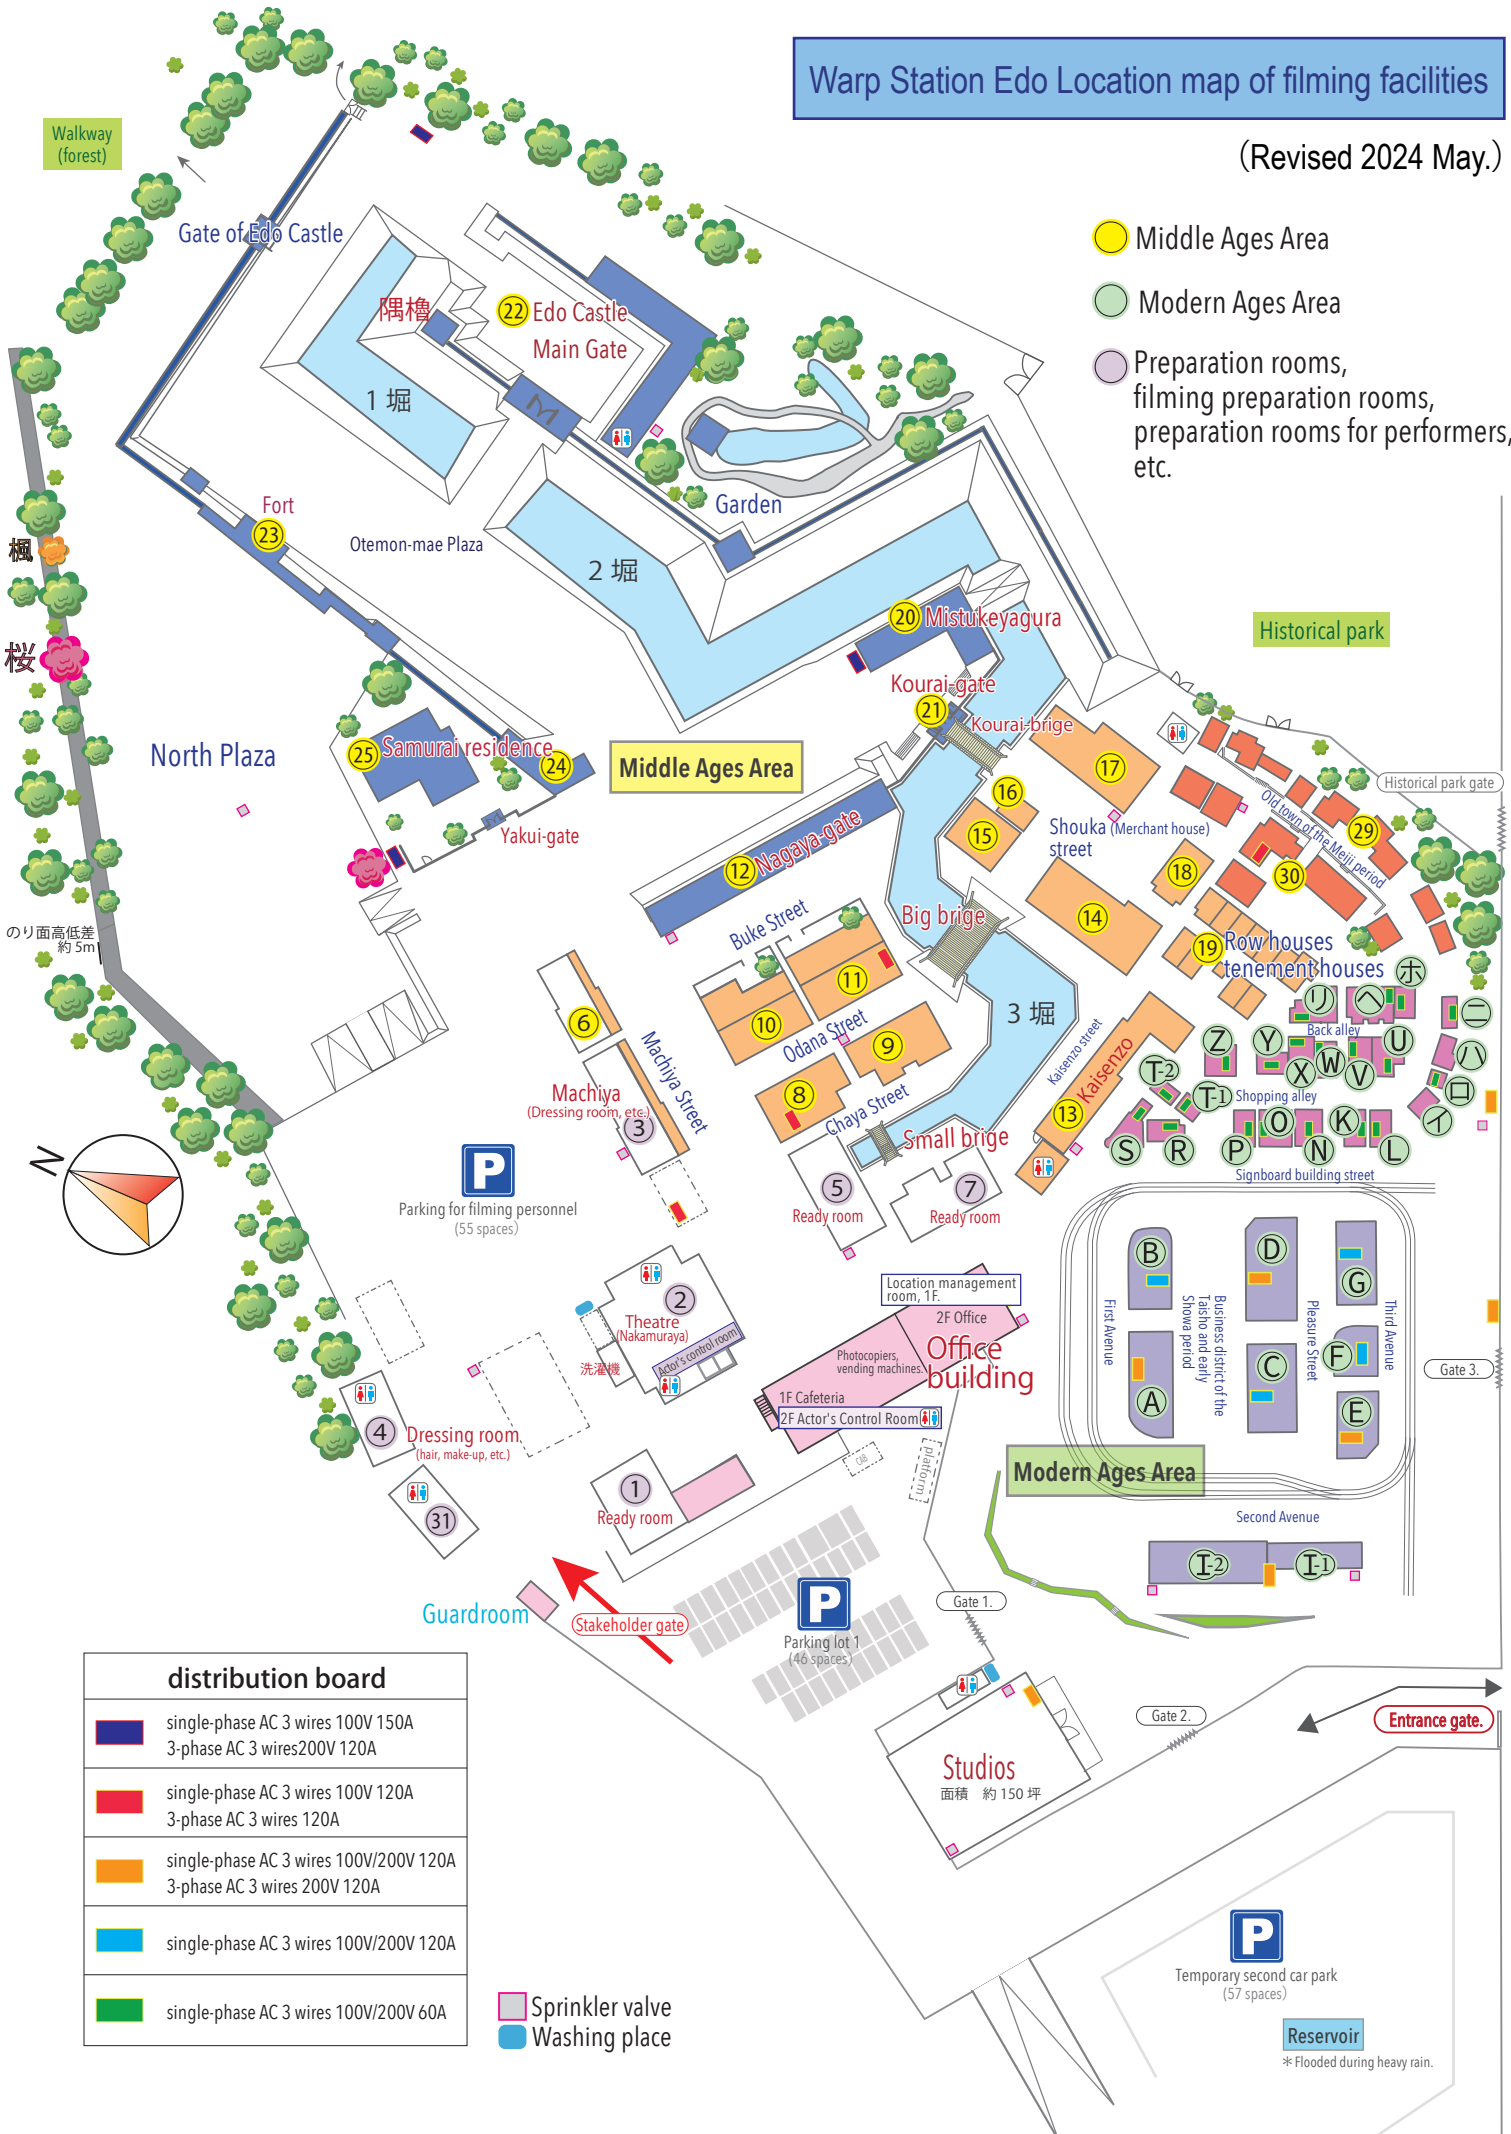

# Warp Station Edo Location map of filming facilities

(Revised 2024 May.)

- Middle Ages Area
- Modern Ages Area
- Preparation rooms, filming preparation rooms, preparation rooms for performers, etc.

distribution board	
	single-phase AC 3 wires 100V 150A 3-phase AC 3 wires 200V 120A
	single-phase AC 3 wires 100V 120A 3-phase AC 3 wires 120A
	single-phase AC 3 wires 100V/200V 120A 3-phase AC 3 wires 200V 120A
	single-phase AC 3 wires 100V/200V 120A
	single-phase AC 3 wires 100V/200V 60A

- Sprinkler valve
- Washing place

**Reservoir**  
\* Flooded during heavy rain.